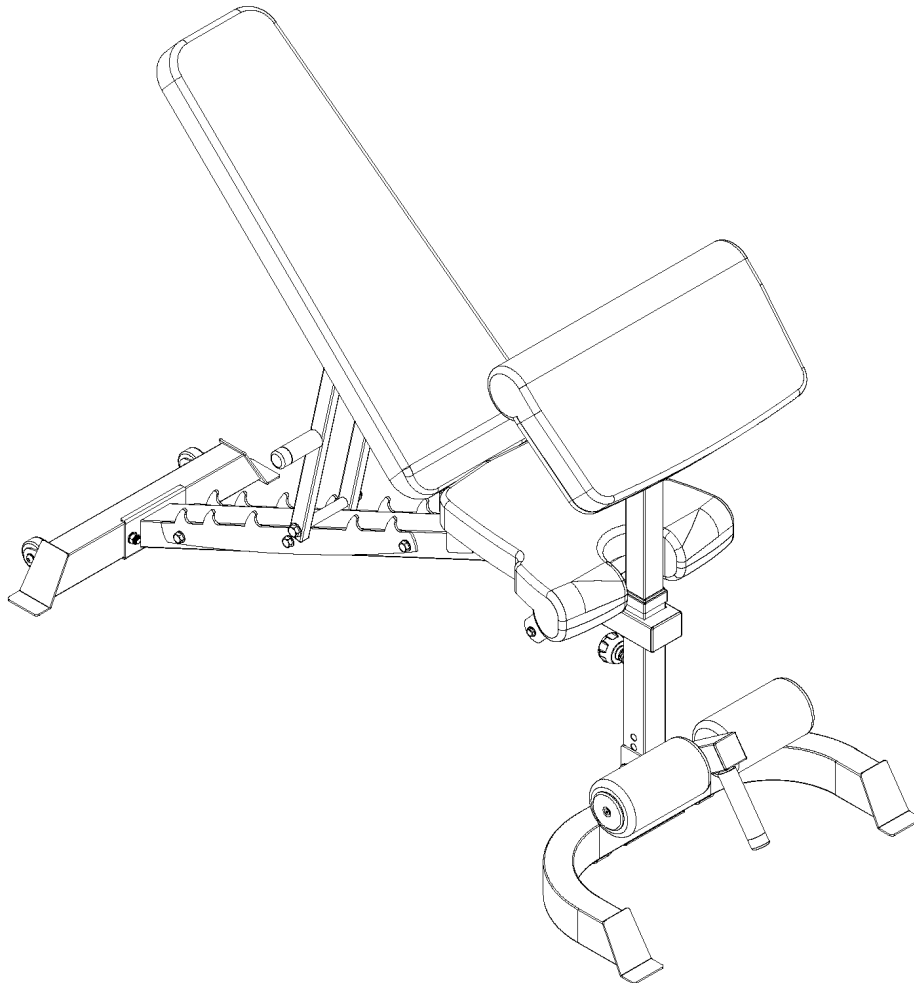

MARCY®

SB-7799

ITM. / ART. 1733688

Deluxe Utility Bench / Banc Utilitaire de Luxe / Banco Utilitario de Lujo
Assembly Manual / Guide d'assemblage / Manual de Ensamblaje

Important : Please read the Important Safety Notice and Assembly Information in the Owner's manual before assembling this product.